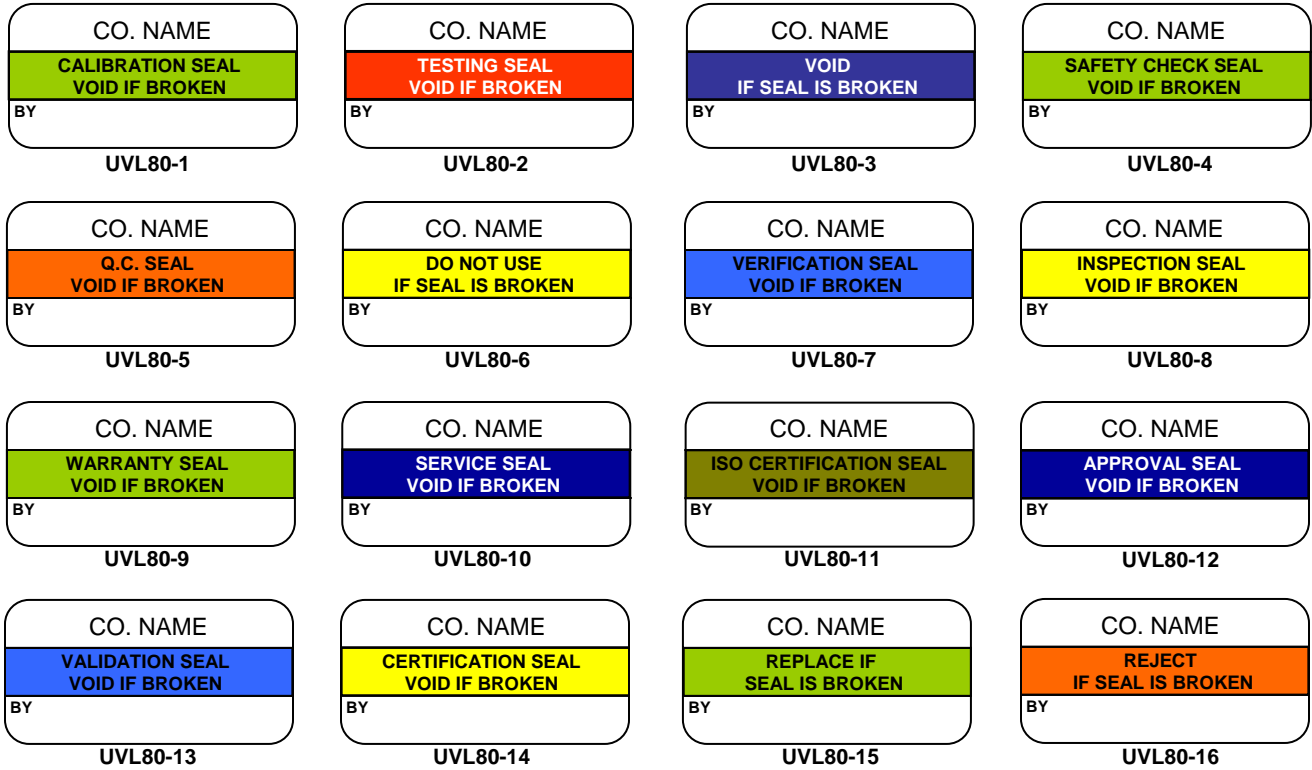

LABELS ARE AVAILABLE  
IN MANY SIZES, COLORS &  
MATERIALS.

3/4" X 1 1/2"

## VOID SEAL LABELS (1 Thru 26)

CUSTOM TITLES AVAILABLE AT NO ADDITIONAL CHARGE

TITLES IN THE ABOVE LABELS CAN BE TRANSFERRED TO LABEL CONFIGURATIONS BELOW