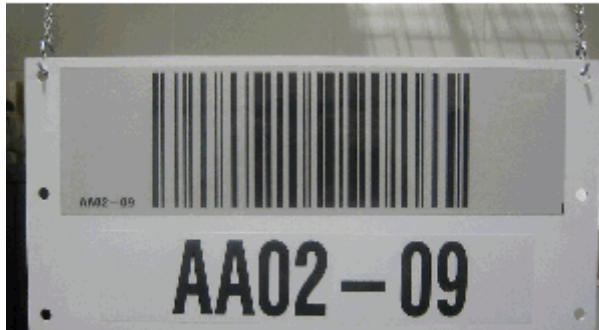

Universal Label Technologies

The Barcode Specialists

WE NEED WAREHOUSE BULK STORAGE AND DOCK DOOR SIGNS - CAN ULT HELP?

"YES WE CAN!!!"

- **Retro Reflective** Material used for barcode label to achieve long distance scan
- Human Readable applied to sign for ease in visual of location
- Labels can be **over-laminated** to provide complete print protection. This is essential where **durability** is a requirement e.g. protection against, damp environment or outside use
- Labels are printed using data supplied from the customer / signs are then assembled and packaged **by location** for ease with installation
- Lightweight yet durable grades of UV resistant **PVC or Aluminum** ULT can cut and form signs for temporary hanging or permanent fastening applications
- Universal Label Technologies is capable of including the installation as part of your quote
- ULT will guarantee **NO MISSING LOCATIONS**